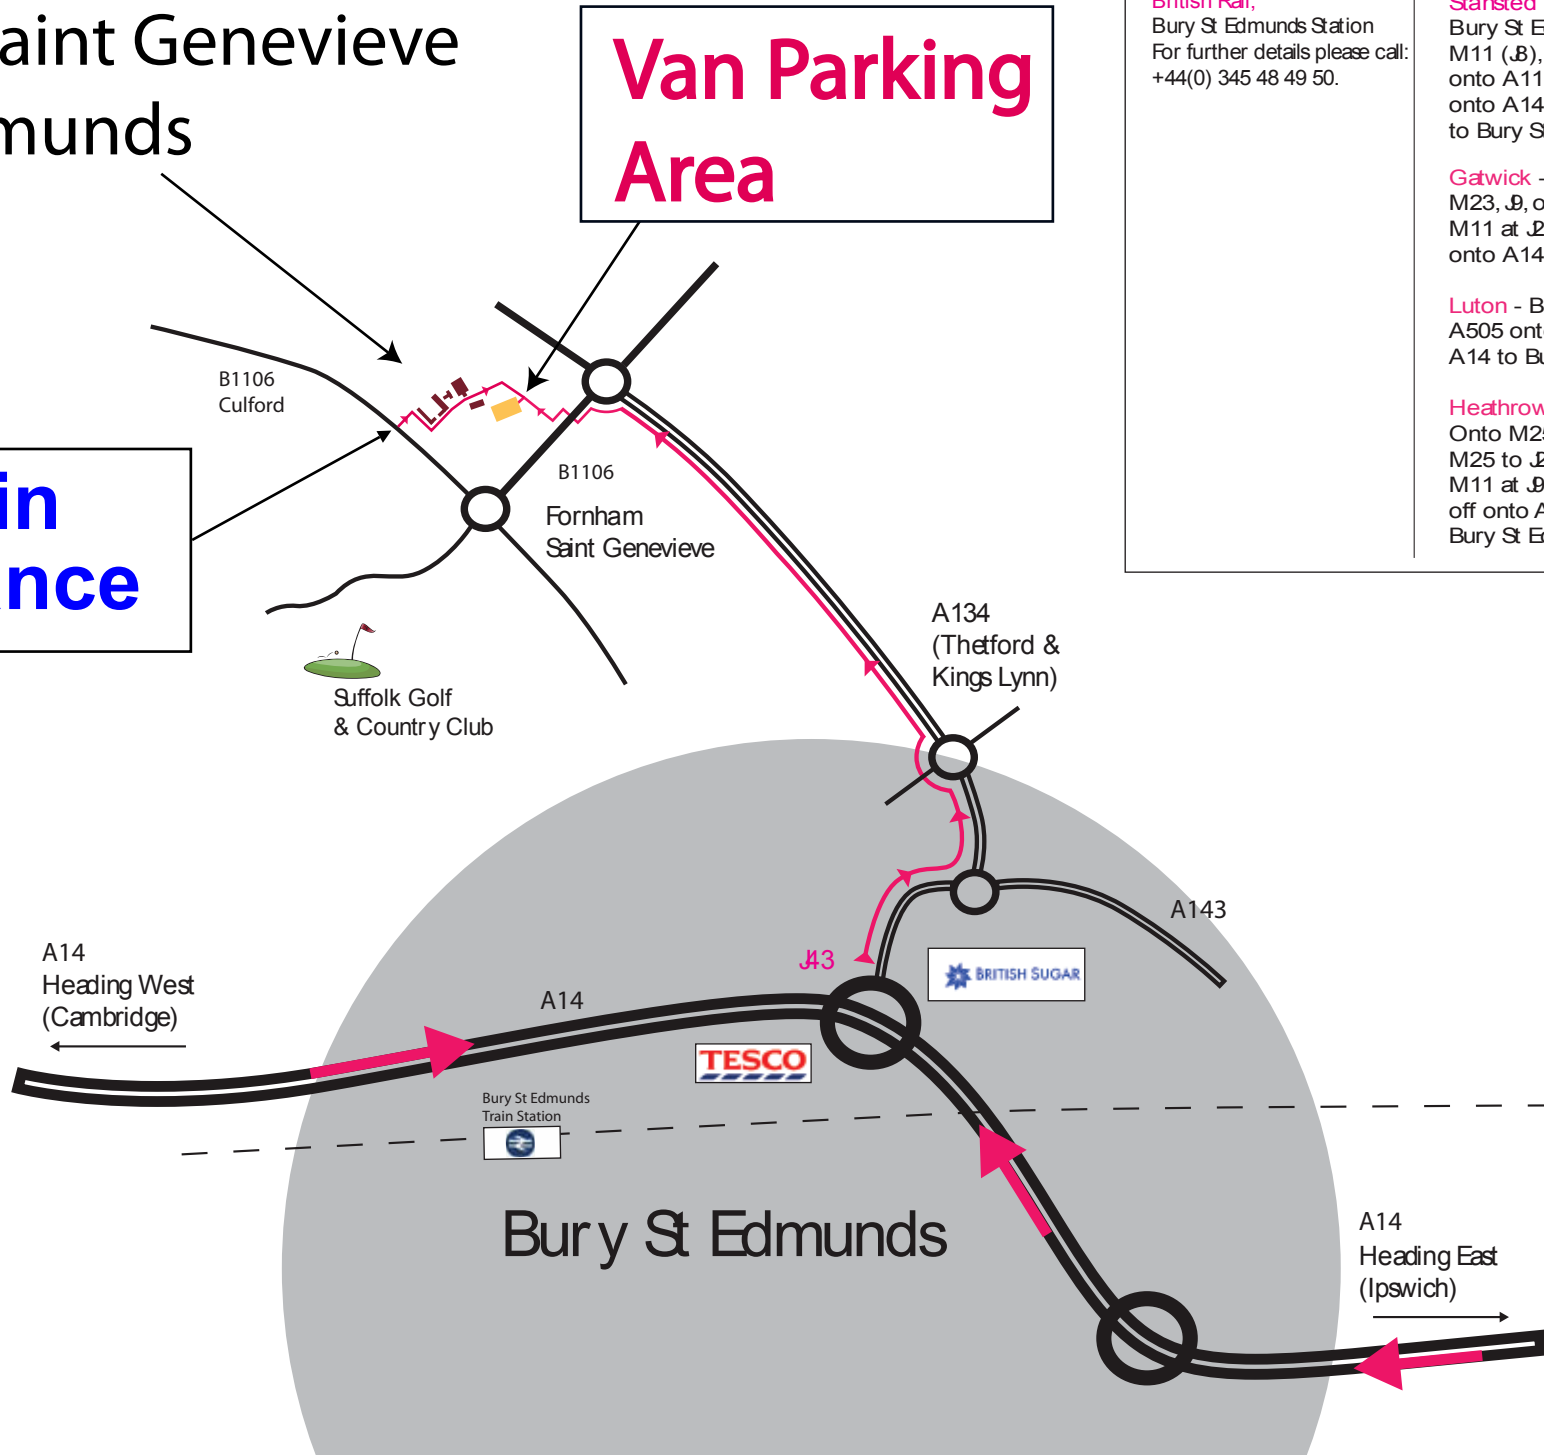

Park Farm Business Centre  
 Fornham Saint Genevieve  
 Bury St Edmunds  
 Suffolk  
 IP28 6TS

**Main Entrance**

**Van Parking Area**

Public Transport	By Road
<p><b>British Rail,</b>            Bury St Edmunds Station            For further details please call:            +44(0) 345 48 49 50.</p>	<p><b>Stansted</b>            Bury St Edmunds            M11 (J8),            onto A11 (J9),            onto A14            to Bury St Edmunds</p> <p><b>Gatwick</b> - Bury St Edmunds            M23, J9, onto M25 at J7, onto            M11 at J27 onto A11 at J9, then            onto A14 to Bury St Edmunds</p> <p><b>Luton</b> - Bury St Edmunds            A505 onto A11 at J10, turn onto            A14 to Bury St Edmunds</p> <p><b>Heathrow</b> - Bury St Edmunds            Onto M25 at J15, continue on            M25 to J27 onto M11, then off            M11 at J9 onto A11, then turn            off onto A14 to            Bury St Edmunds</p>